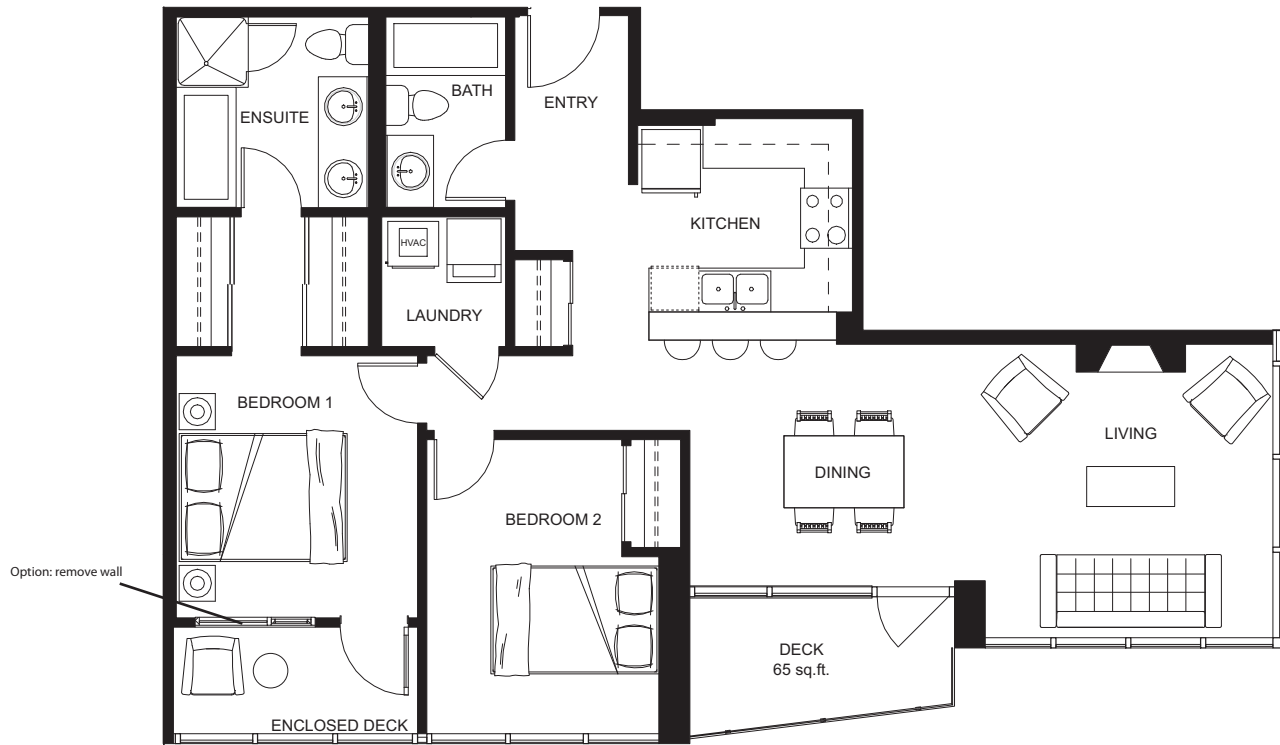

MAHOGANY

AT MILL LAKE

PLAN 06-A

2 BEDROOMS
1015 sq.ft. indoor living

1 DECK
65 sq.ft. outdoor living