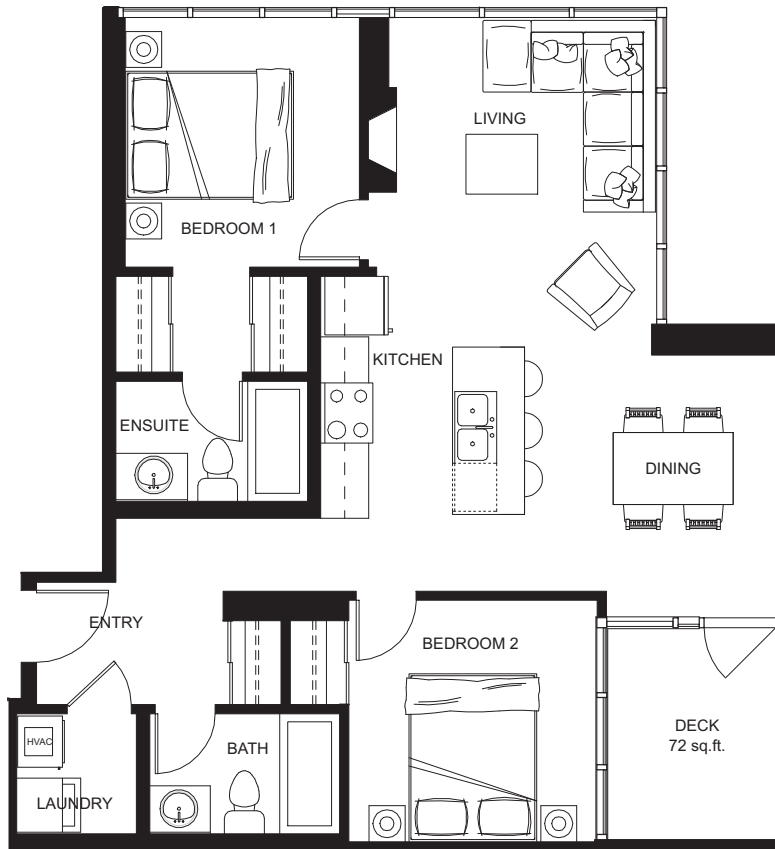

## PLAN 01/04-C

**2 BEDROOMS**  
**887 sq.ft. indoor living**

**1 DECK**  
**72 sq.ft. outdoor living**