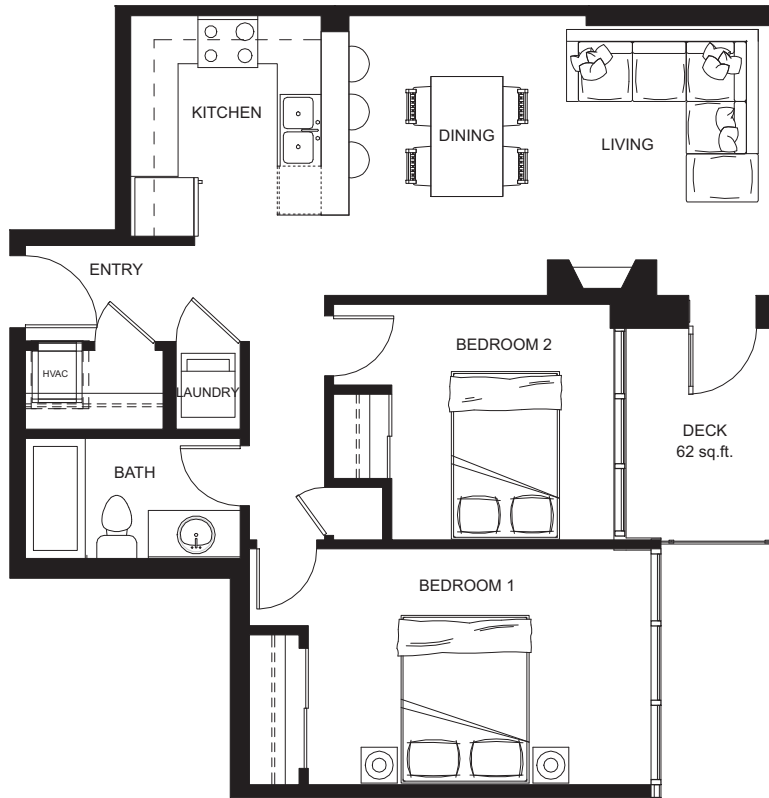

MAHOGANY

AT MILL LAKE

PLAN 05/08-B

2 BEDROOMS
803 sq.ft. indoor living

1 DECK
62 sq.ft. outdoor living