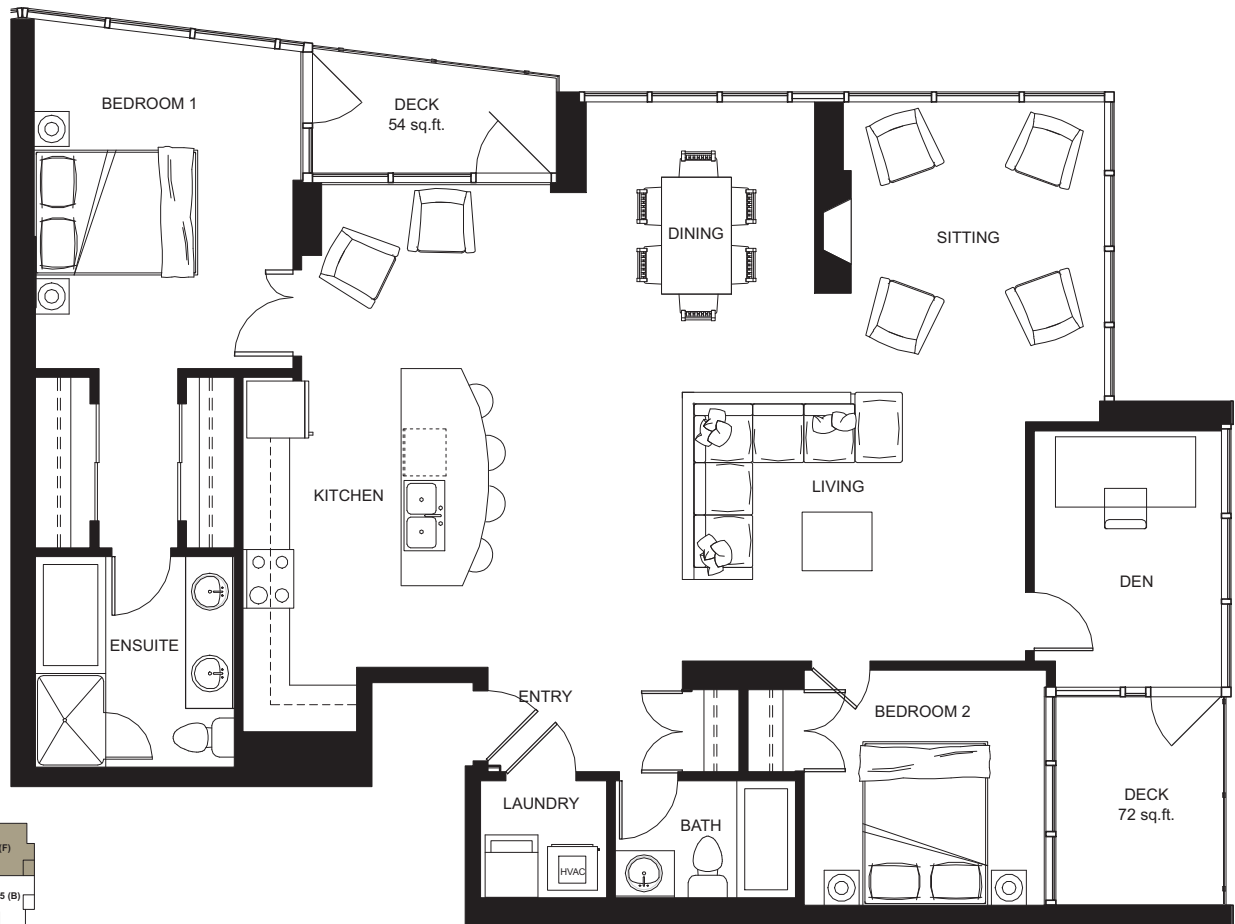

MAHOGANY

AT MILL LAKE

PLAN F

2 BEDROOMS + DEN
1513 sq.ft. indoor living

2 DECKS
126 sq.ft. outdoor living