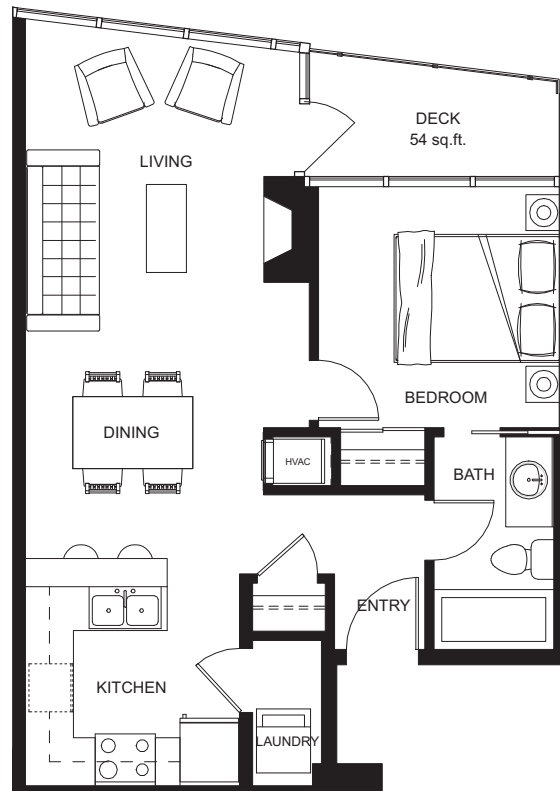

## PLAN 01/04-C

**2 BEDROOMS**  
**887 sq.ft. indoor living**

**1 DECK**  
**72 sq.ft. outdoor living**

## PLAN 02/03-D

**1 BEDROOM**  
**612 sq.ft. indoor living**

**1 DECK**  
**54 sq.ft. outdoor living**