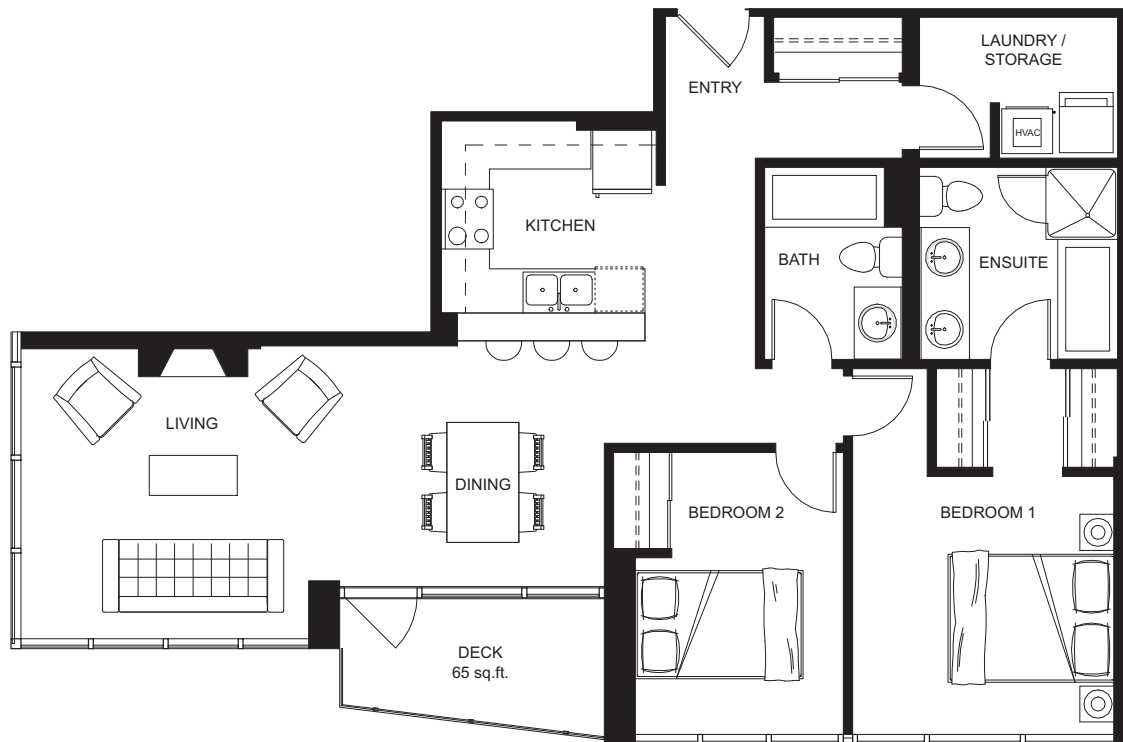

MAHOGANY

AT MILL LAKE

PLAN 07-A2

2 BEDROOMS
1015 sq.ft. indoor living

1 DECK
65 sq.ft. outdoor living