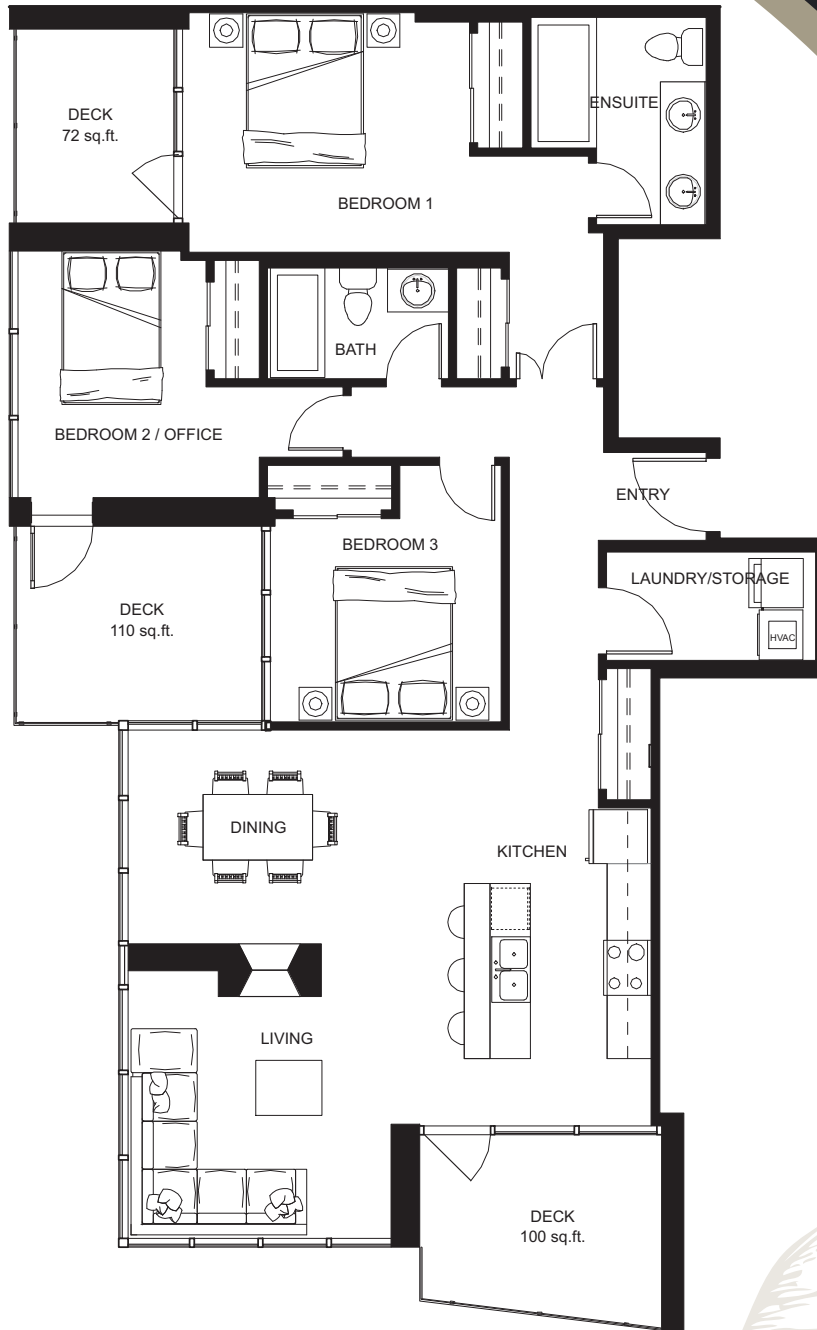

MAHOGANY

AT MILL LAKE

PLAN 01-E1

2 BEDROOMS
1159 sq.ft. indoor living

1 DECK
159 sq.ft. outdoor living

MAHOGANY

AT MILL LAKE

PLAN 02-E2

3 BEDROOMS
1413 sq.ft. indoor living

2 DECKS
231 sq.ft. outdoor living

MAHOGANY

AT MILL LAKE

PLAN 03-E3

2 BEDROOMS
1068 sq.ft. indoor living

2 DECKS
210 sq.ft. outdoor living

MAHOGANY

AT MILL LAKE

PLAN 04-E4

2 BEDROOMS + DEN
1129 sq.ft. indoor living

1 DECK
164 sq.ft. outdoor living

MAHOGANY AT MILL LAKE

PLAN 05-E5

3 BEDROOMS
1328 sq.ft. indoor living

3 DECKS
282 sq.ft. outdoor living