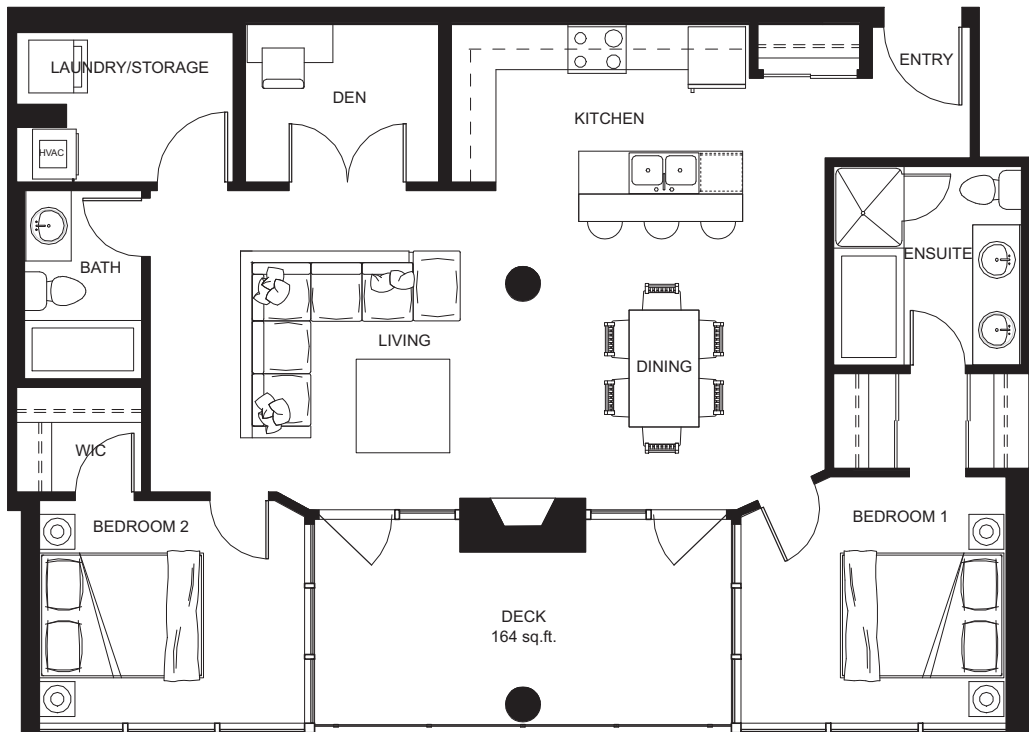

MAHOGANY

AT MILL LAKE

PLAN 01-E1

2 BEDROOMS
1159 sq.ft. indoor living

1 DECK
159 sq.ft. outdoor living

MAHOGANY

AT MILL LAKE

PLAN 02-E2

3 BEDROOMS
1413 sq.ft. indoor living

2 DECKS
231 sq.ft. outdoor living

MAHOGANY

AT MILL LAKE

PLAN 03-E3

2 BEDROOMS
1068 sq.ft. indoor living

2 DECKS
210 sq.ft. outdoor living

MAHOGANY

AT MILL LAKE

PLAN 04-E4

2 BEDROOMS + DEN
1129 sq.ft. indoor living

1 DECK
164 sq.ft. outdoor living

MAHOGANY AT MILL LAKE

PLAN 05-E5

3 BEDROOMS
1328 sq.ft. indoor living

3 DECKS
282 sq.ft. outdoor living