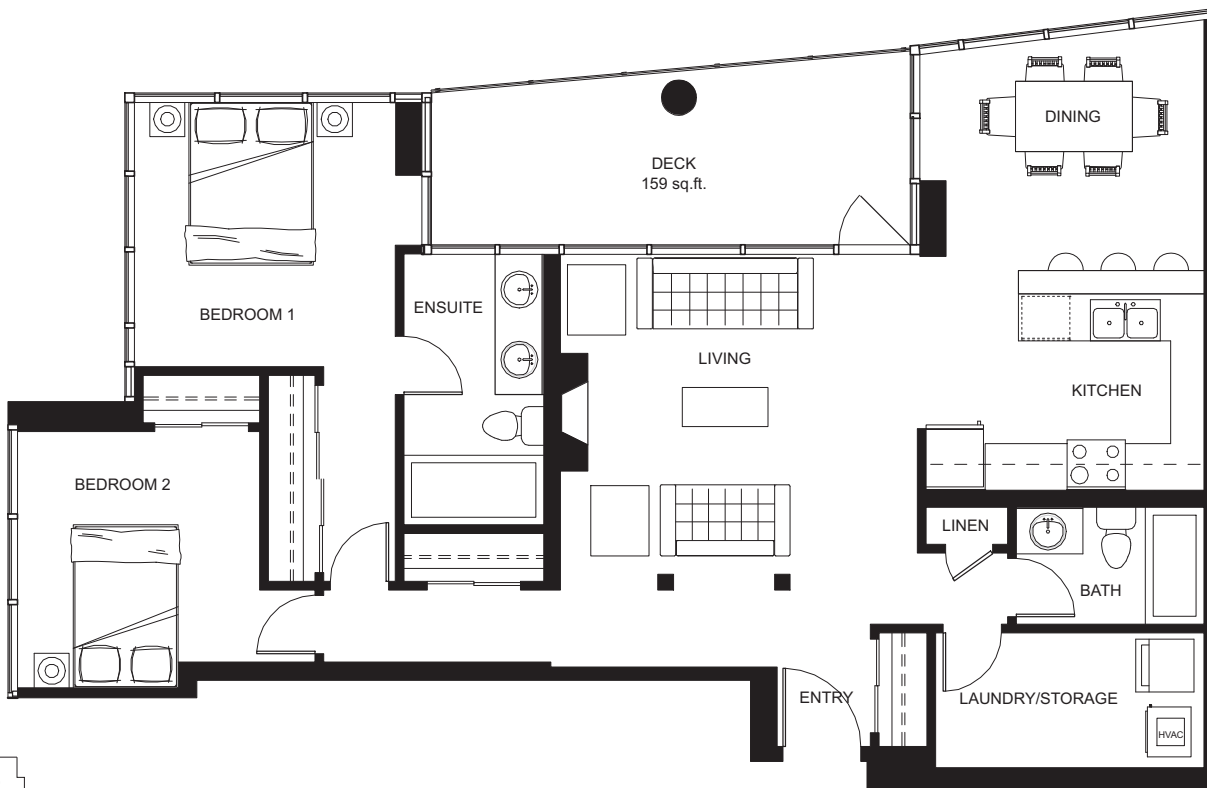

MAHOGANY

AT MILL LAKE

PLAN 01-E1

2 BEDROOMS
1159 sq.ft. indoor living

1 DECK
159 sq.ft. outdoor living

MAHOGANY

AT MILL LAKE

PLAN 02-E2

3 BEDROOMS
1413 sq.ft. indoor living

2 DECKS
231 sq.ft. outdoor living

MAHOGANY

AT MILL LAKE

PLAN 03-E3

2 BEDROOMS
1068 sq.ft. indoor living

2 DECKS
210 sq.ft. outdoor living

MAHOGANY

AT MILL LAKE

PLAN 04-E4

2 BEDROOMS + DEN
1129 sq.ft. indoor living

1 DECK
164 sq.ft. outdoor living

MAHOGANY AT MILL LAKE

PLAN 05-E5

3 BEDROOMS
1328 sq.ft. indoor living

3 DECKS
282 sq.ft. outdoor living