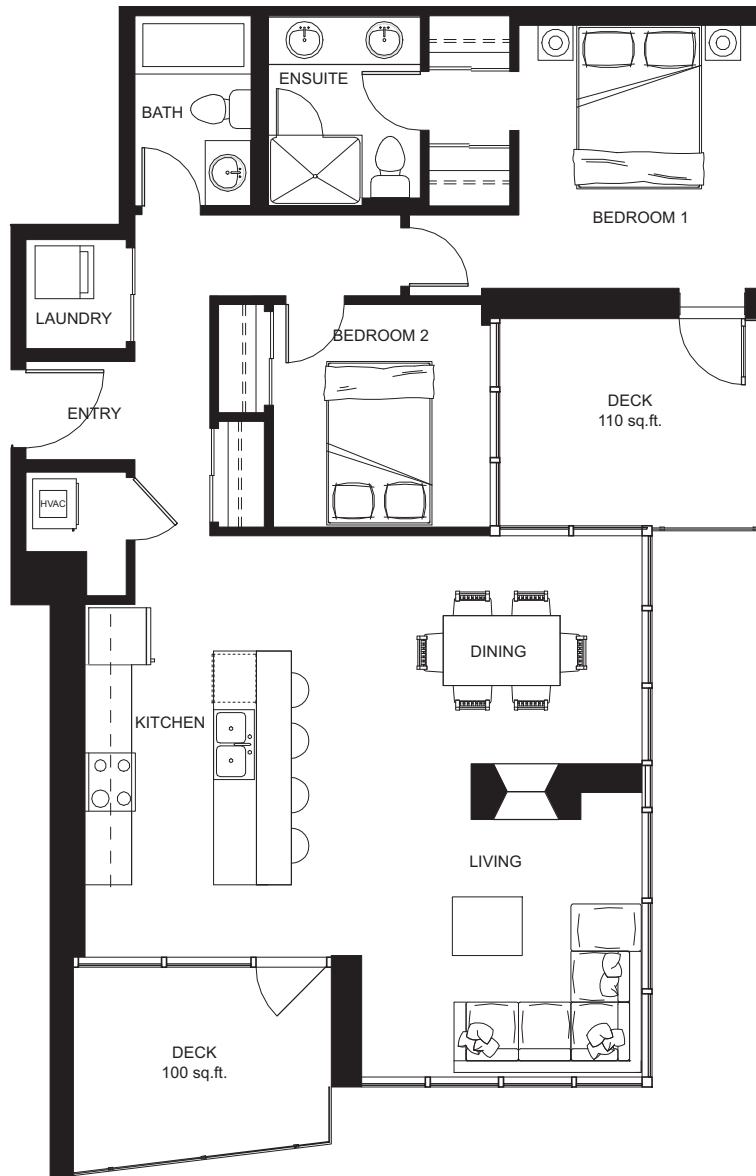

MAHOGANY

AT MILL LAKE

PLAN 01-E1

2 BEDROOMS
1159 sq.ft. indoor living

1 DECK
159 sq.ft. outdoor living

MAHOGANY

AT MILL LAKE

PLAN 02-E2

3 BEDROOMS
1413 sq.ft. indoor living

2 DECKS
231 sq.ft. outdoor living

MAHOGANY

AT MILL LAKE

PLAN 03-E3

2 BEDROOMS
1068 sq.ft. indoor living

2 DECKS
210 sq.ft. outdoor living

MAHOGANY

AT MILL LAKE

PLAN 04-E4

2 BEDROOMS + DEN
1129 sq.ft. indoor living

1 DECK
164 sq.ft. outdoor living

MAHOGANY AT MILL LAKE

PLAN 05-E5

3 BEDROOMS
1328 sq.ft. indoor living

3 DECKS
282 sq.ft. outdoor living